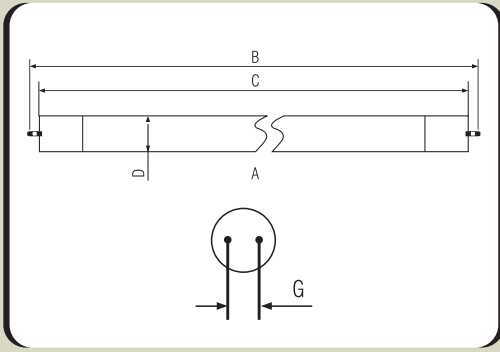

### Features:

The iRay series of tube lights is an ideal replacement for the conventional T8 fluorescent tube lights with the same form factor and appearance. The performance of the iRay tube light is far better with a 100 lm/W light output and eliminates light loss due to non-optimal distribution in the conventional form. The iRay tube light is an energy efficient solution which aids upto 60% energy saving.

### Dimensional Data:

| Dimensions | 9W    | 18W    | 24W    |
|------------|-------|--------|--------|
| A          | 600mm | 1200mm | 1500mm |
| B          | 602mm | 1212mm | 1512mm |
| C          | 588mm | 1198mm | 1498mm |
| D          | 26mm  | 26mm   | 26mm   |
| G          | 13mm  | 13mm   | 13mm   |