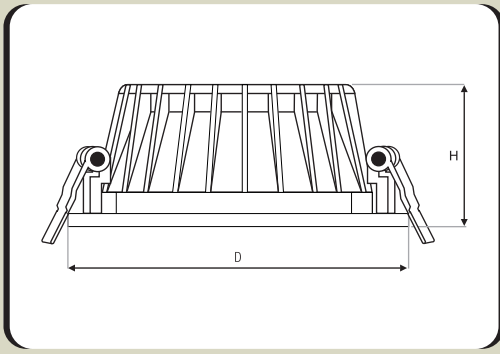

Beam Angle  100°

---

Ra > 80

Available in

 4.5"	 6.5"
6W	10W/15W
 7.5"	 8.5"
20W	30W

### Features:

The Forma Chip-On-Board (COB) down light is a breakthrough solution in general lighting using a COB light source. With its superior built quality of die cast aluminium, hammertone reflector and an etched clear glass, the Forma down light becomes the best down light in its class embracing COB technology. The hammertone reflector is a key benefit feature of this down light providing uniform light distribution on the work plane.

### Dimensional Data:

Dimensions	6W	10W	15W	20W	30W
Length (L)	NA	NA	NA	NA	NA
Breadth (B)	NA	NA	NA	NA	NA
Height (H)	36.7mm	50.5mm	50.5mm	57mm	66.5mm
Diameter (D)	110mm	165mm	165mm	193.1mm	220mm
Cut Out	90mm	155mm	155mm	188mm	200mm