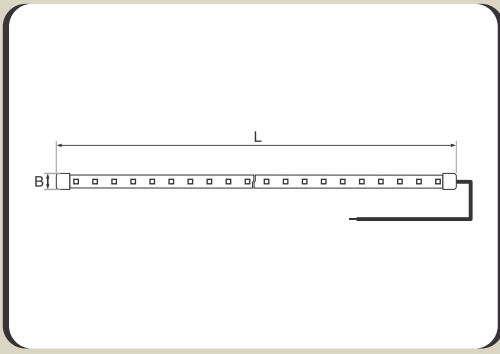

### Features:

The Aurora outdoor flexible strip is designed to perform in harsh outdoor conditions. The silica gel inside the tube helps in checking the yellowing effect of the strip light. Along with an excellent color consistency, the IP67 protection makes it a perfect product for creating a seamless and soothing lighting effect even in outdoor applications.

### Design:

- Flexible LED strip adapts to all shapes and sizes.
- Self adhesive 3M tape on the back for ease of installation.
- Can be cut after every 6 LEDs to get the desired length.

### Dimensional Data:

Dimensions	24W	48W
Length (L)	5020mm	5020mm
Breadth (B)	12mm	12mm
Height (H)	NA	NA
No of LEDs/m	60 LEDs/m	120 LEDs/m