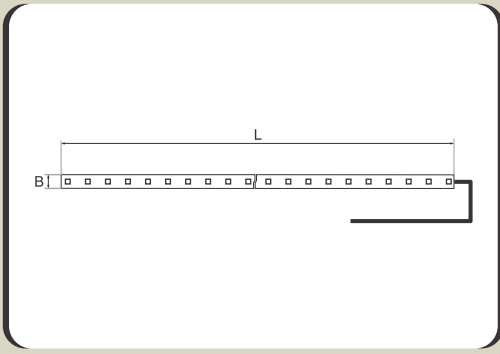

Features:

The Aurora indoor flexible strip as its name suggests adapts to the different shapes of the cove and other decorative pieces giving architectural freedom in design. It enhances the ambience lighting and provides vibrancy to your décor. With an excellent colour consistency, it is a perfect product for creating seamless & soothing lighting effects.

Design:

- Flexible LED strip adapts to all shapes and sizes.
- Self adhesive 3M tape on the back for ease of installation.
- Can be cut after every 6 LEDs to get the desired length.

Dimensional Data:

Dimensions	24W	48W
Length (L)	5000mm	5000mm
Breadth (B)	8mm	8mm
Height (H)	NA	NA
No of LEDs/m	60 LEDs/m	120 LEDs/m