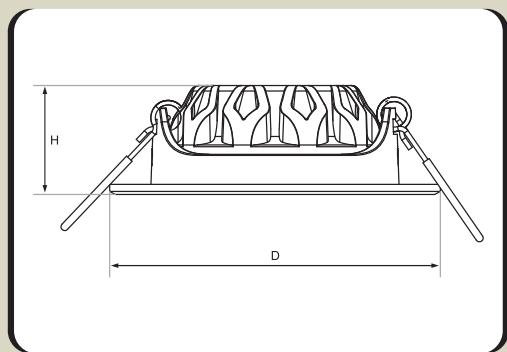

Dimensional Data: