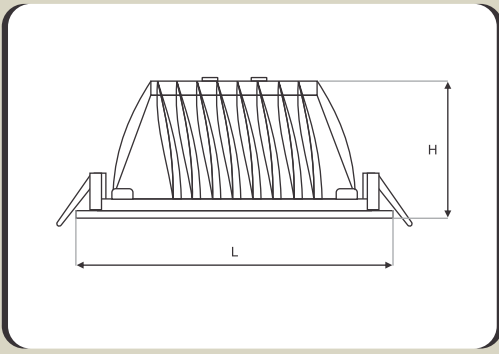

Beam Angle  85°

Ra > 80

Available in
10W, 15W, 20W & 25W

Features:

The Aquilla square series is an ideal solution for general lighting where luminaire aesthetics and optical performance is of utmost importance. Presence of Fresnel lens and high efficiency reflector enables the luminaire to deliver greater luminance without causing glare. The dimmability feature makes it the best lighting solution for upcoming green building projects.

Dimensional Data:

Dimensions	10W	15W	20W	25W
Length (L)	140mm	170mm	205mm	225mm
Breadth (B)	140mm	170mm	205mm	225mm
Height (H)	68mm	68mm	68mm	68mm
Diameter (D)	NA	NA	NA	NA
Cut Out	120mm x 120mm	150mm x 150mm	185mm x 185mm	205mm x 205mm